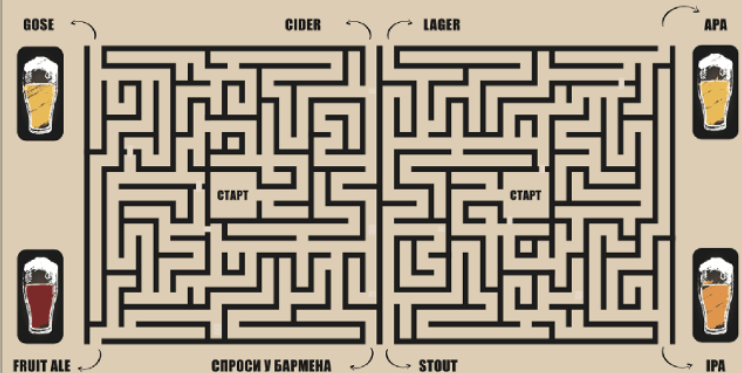

BOTTLE BEER

BEER THE WORLD crafted for community

AMERICAN BEER

ROGUE

Dead Guy (6.5%) Maibock 0.355	350
7 Hop IPA (7.8%) DIPA 0.355	350
Hazelnut brown nectar (5.6%) Brown A. 0.355 ..	350
Brutal ipa (6.3%) IPA 0.651	350

ANDERSON VALLEY

Hilch o hops (7.0%) I. IPA 0.33	350
Barny flats (5.8%) Stout 0.33	350
Hop otin (5.8%) IPA 0.33	350
Blood Orange (4.2%) Gose 0.33	350
Briney Melon (4.2%) Gose 0.33	350

IRISH BEER

GUINNESS

West Indies Porter (6%) Porter 0.5	350
Hop House 13 (5%) Lager 0.5	350

FOUNDERS

Centennial ipa (7.2%) IPA 0.355	350
Sumatra Mountain (9%) L.B.A. 0.355	500
KBS (12.4%) BA Imperial Stout 0.355	600

GOOSE ISLAND

312 Urban Wheat Ale (4.2%) P.W.A. 0.355	350
Goose IPA (5.9%) IPA 0.355	350

SWEET WATER

420 (5.3%) Pale Ale 0.355	350
Goose IPA (6.3%) IPA 0.355	350
Pineapple ipa (6.1%) IPA 0.355	350

NON ALCOHOLIC

Clausthaler Unfiltered (0%) 0.33	270
Clausthaler Classic (0%) 0.33	270
Erdinger (0%) 0.33	270
Raspberry blitz (0%) 0.33	300

НЕ ЗНАЕШЬ ЧТО ВЫПИТЬ?

DANISH BEER

MIKKELLER

Green Gold (7%) IPA 0.33	350
Wood Will Fall Down (4.7%) B.Weisse 0.33	350
Hair in The Mailbox (6.2%) IPA 0.33	350
Stück a finger in the soll (4.6%) APA 0.33	350
Hva Saa (8%) Belgian Pale Ale 0.33	350
USAlive (8%) Belgian Strong Ale 0.33	350
It's Alive (8%) Belgian Pale Ale 0.33	400
BG Brunch Weasel (10.9%) I.S 0.33	500
Black Bear (10.1%) I.S. 0.33	500
BG Cocoa Shake (12%) I.S. 0.33	700
BG Oatmeal Breakfast (7.5%) I.S. 0.33	500
12oz Wineale (8.1%) Beer Brut 0.375	700
Wrick ale (5.9%) Ale 0.75	1100
Spontan sherry (7.2%) lambic 0.375	640

CIDER

(FRANCE)

LOIC RAISON

Traditionnel (5.3%) 0.75	500
Brut (4.5%) 0.75	500

ECUSSON

Brut (5%) 0.75	500
Rose (3%) 0.75	500

CIDER

(IRISH)

Chaplin&Cork's Somerset (5.2%) 0.5	370

CIDER

(SWEDISH)

ALSKA

Apple-cinamone (4%) 0.5	370
Passion fruit(4%) 0.5	370
kiwi lime (4%) 0.5	370
Strawberry lime (4%) 0.5	370
Nordicberry (4%) 0.5	370

CIDER

(IRISH)

MONGOZO

Coconut (3.6%) Lambic 0.33	350
Mango (3.6%) Lambic 0.33	350
Banana (3.6%) Lambic 0.33	350

SCOTTISH BEER

BREW DOG

Dead Pony Club (3.8%) Session Pale Ale 0.33	350
Jet Black Heart (3.8%) Oatmeal Stout 0.33	350
Jack Hummer (7.2%) IPA 0.33	350
Punk ipa (5.6%) IPA 0.33	350

BELGIAN BEER

CHIMAY

Red Cap (7%) Dubbel 0.33	400
White Cap (8%) Tripel 0.33	400
Blue Cap (9%) Belgian Strong Ale 0.33	400

DUVEL MOORTGAT

Duvel (8.5%) Belgian Strong Ale 0.33	300

BRASSERIE DA CHOUFFE

La Chouffe (8%) B.Strong Ale 0.33	300
Mc Chouffe (8%) B.Strong Ale 0.33	300

LA BRASSERIE HUYGHE

Delirium Red (8%) Fruit Beer 0.33	400
Delirium Tremens (8.5%) S.P.A. 0.33	400

HAACHT

Super 8 ipa (7.7%) 0.33 IPA	350

LEFFE

Blonde (6.5%) B. Pale Ale 0.33	300
Brune (6.5%) B. Pale Ale 0.33	300

BOON

Kriek (4%) Lambic 0.375	500
Geuze Mariage Parfait (8%) Lambic 0.375	500
Kriek Mariage Parfait (8%) Lambic 0.375	500
Framboise (5%) Lambic 0.375	500

BOSTEELS

Pauwel Kwak (8.4%) B.S.A. 0.33	380
Tripel Karmeliet (8.4%) Tripel 0.33	380